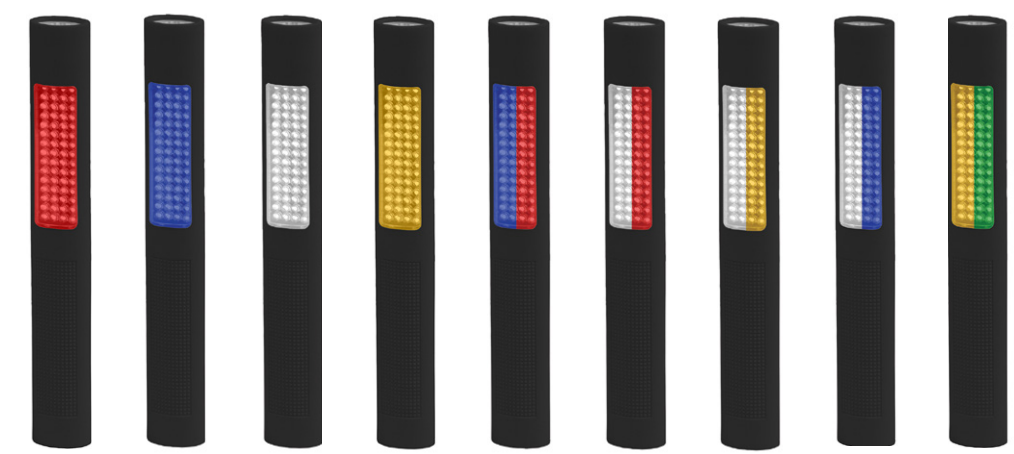

LI-ION RECHARGEABLE
650L Polymer NSR-9514XL

650L Metal NSR-9614XL

650L Polymer Dual-Light™ NSR-9924XL

650L Metal Dual-Light™ NSR-9944XL

LI-ION RECHARGEABLE
650L Metal Dual-Light™ NSR-9744XL

650L Metal NSR-9746XL

SCENE LIGHTS

AREA

SAFETY - FLASHLIGHT

TRAFFIC WAND

LI-ION RECHARGEABLE

1000L NSR-1514

1000L NSR-1514C

NSP-1162 NSP-1164 NSP-1166 NSP-1168 NSP-1170* NSP-1172 NSP-1174 NSP-1176 NSP-1178 NSP-1180